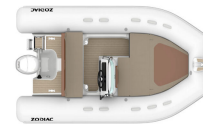

Description

Available From Stock!!!! 2021 Zodiac Medline 500 Bimini Top Picnic Table with Alu Stans/Rear U-Lounge Table Sundeck Extension Med 500 Lounge Ski Mast EVA Deck - Beige Mariner F75Efi Single axle braked Roller Coaster trailer Plotter/Sounder combo VHF Radio Fully rigged and ready to enjoy the summer Boats are in very short supply this year and this one is available NOW!

Sales status: available

Manufacturer: Zodiac

Model: Medline 500

Year built: 2021

Length (m): 4.00

Condition: new

Sale Type: New

Sale: Dealer

Propulsion: Outboard

Steering: Bowden steering

Engine manufacturer: Mariner

Power: 75

Fuel: Petrol