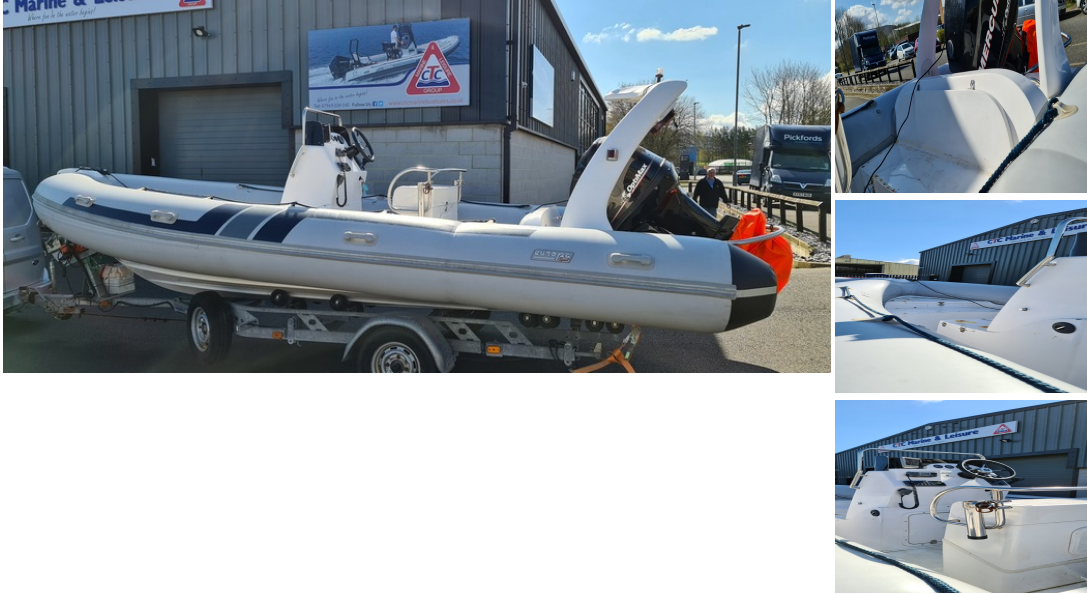

Middlesbrough
TS2 1UT
United Kingdom
Mobile: 07969 034140
Telephone: 01642 372600

Europa - Sport 6.2

£ 14,995

Description

Just Arrived Europa Sport 6.20m R.I.B. This boat is a 2011 and fitted with a 2014 Optimax 115 with only 76 hours. Indespension Roller Coaster trailer with manual and electric winches. Raymarine Combo plotter/sounder, VHF Radio, Fusion Sound System, Navigation Lights, deck lights, hydraulic steering, twin batteries, twin fuel tanks, just rewired. A stylish looking boat with plenty of deck space making it a great family boat. This is a very wide boat making it a great stable platform both underway and at rest Great performance too, 35 knots with 4 up. Ready to go and enjoy some Post Lockdown fun!

Sales status: available

Manufacturer: Europa

Model: Sport 6.2

Year built: 2011

Length (m): 6.20

Beam (m): 2.50

No. of air chambers: 6

Condition: very good

Sale Type: Used

Sale: Dealer

Propulsion: Outboard

Steering: Bowden steering

Engine manufacturer: Mercury

Engine hours: 76

Power: 115

Fuel: Petrol

Fuel Capacity: 50

Material hull: GRP

Price Options: negotiable